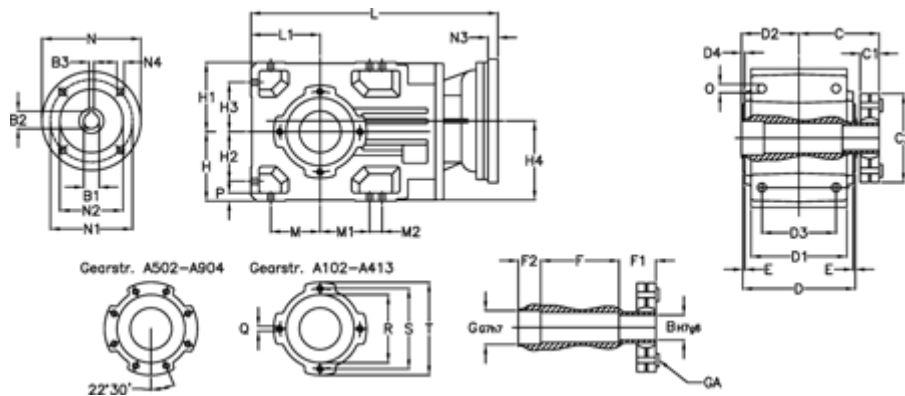

Data Sheet

Article number: 29600201415230
 Description: Bevel helical gearbox
 A202US-14,1-P80B5

Measures

B = 30	D1 = 110	F2 = 36	L = 325.5	N3 = -
B1 = 19	D2 = 60	G = 32	L1 = 80	N4 = M10x12
B2 = 21.8	D3 = 90	GA = 14,5 NM	M = 60.0	O = 9.5
B3 = 6	d4 = 4.5	H = 80	M1 = 60.0	P = 9
C = 89.5	Description = A202US-xx-P80 B5	H1 = 80	M2 = -	Q = M8x15
C1 = 23	E = 3.0	H2 = 60.0	N = 200	R = 95
C2 = 72.0	F = 77.5	H3 = 60.0	N1 = 165	S = 115
D = 136	F1 = 36.0	H4 = 93.0	N2 = 130	T = 140